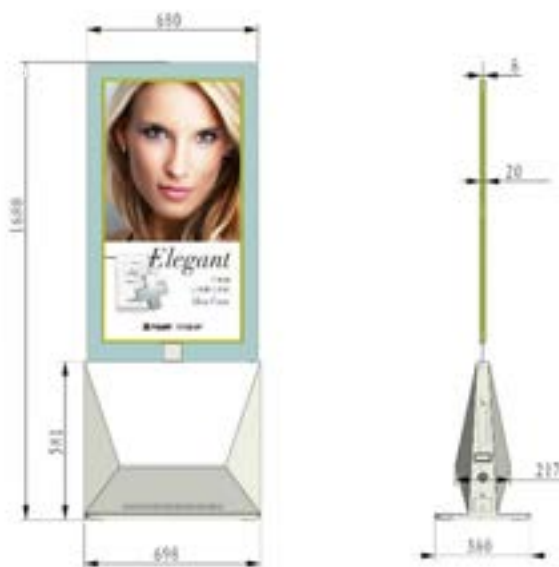

CommBox Glass

SPECIFICATIONS

SKU	CBK43GS	CBK43GD
Model	1-sided	2-sided
DISPLAY		
Size	1 x 43"	2 x 43"
Viewing Area	914.2mmx530mm	914.2mmx530mm
Viewing Angle	Horizontal 178° Vertical 178°	Horizontal 179° Vertical 179°
Brightness	400, 700, 1000nit options available	400, 700, 1000nit options available
Display Ratio	0.672916667	0.672916667
Resolution	1920 x 1080	1920 x 1080
Contrast Ratio	1200:1	1200:1
Response Time	6ms	6ms
Colour Gamut	0.92	0.92
Display Colours	16.7M	16.7M
INPUTS/OUTPUTS		
HDMI	1	1
LAN (RJ45)	1	1
WIFI	1 WIFI signal	1 WIFI signal
SD Card	up to 64GBTF	up to 64GBTF
3G/4G (Optional)	up to 1 channel	up to 1 channel
USB 2.0	2	2

SKU	CBK43GS	CBK43GD
Model	1-sided	2-sided
ELECTRICAL		
CPU	Quad Core	Quad Core
RAM	2GB	2GB
ROM	16GB	16GB
Operating System	Android 11	Android 11
Power	240V	240V
Power Consumption	<90W	<180W
STRUCTURE		
Bezel Colours	White, Black or Custom	White, Black or Custom
Product Size	698x204x1680mm	698x204x1680mm
Net Weight	37KG	38KG